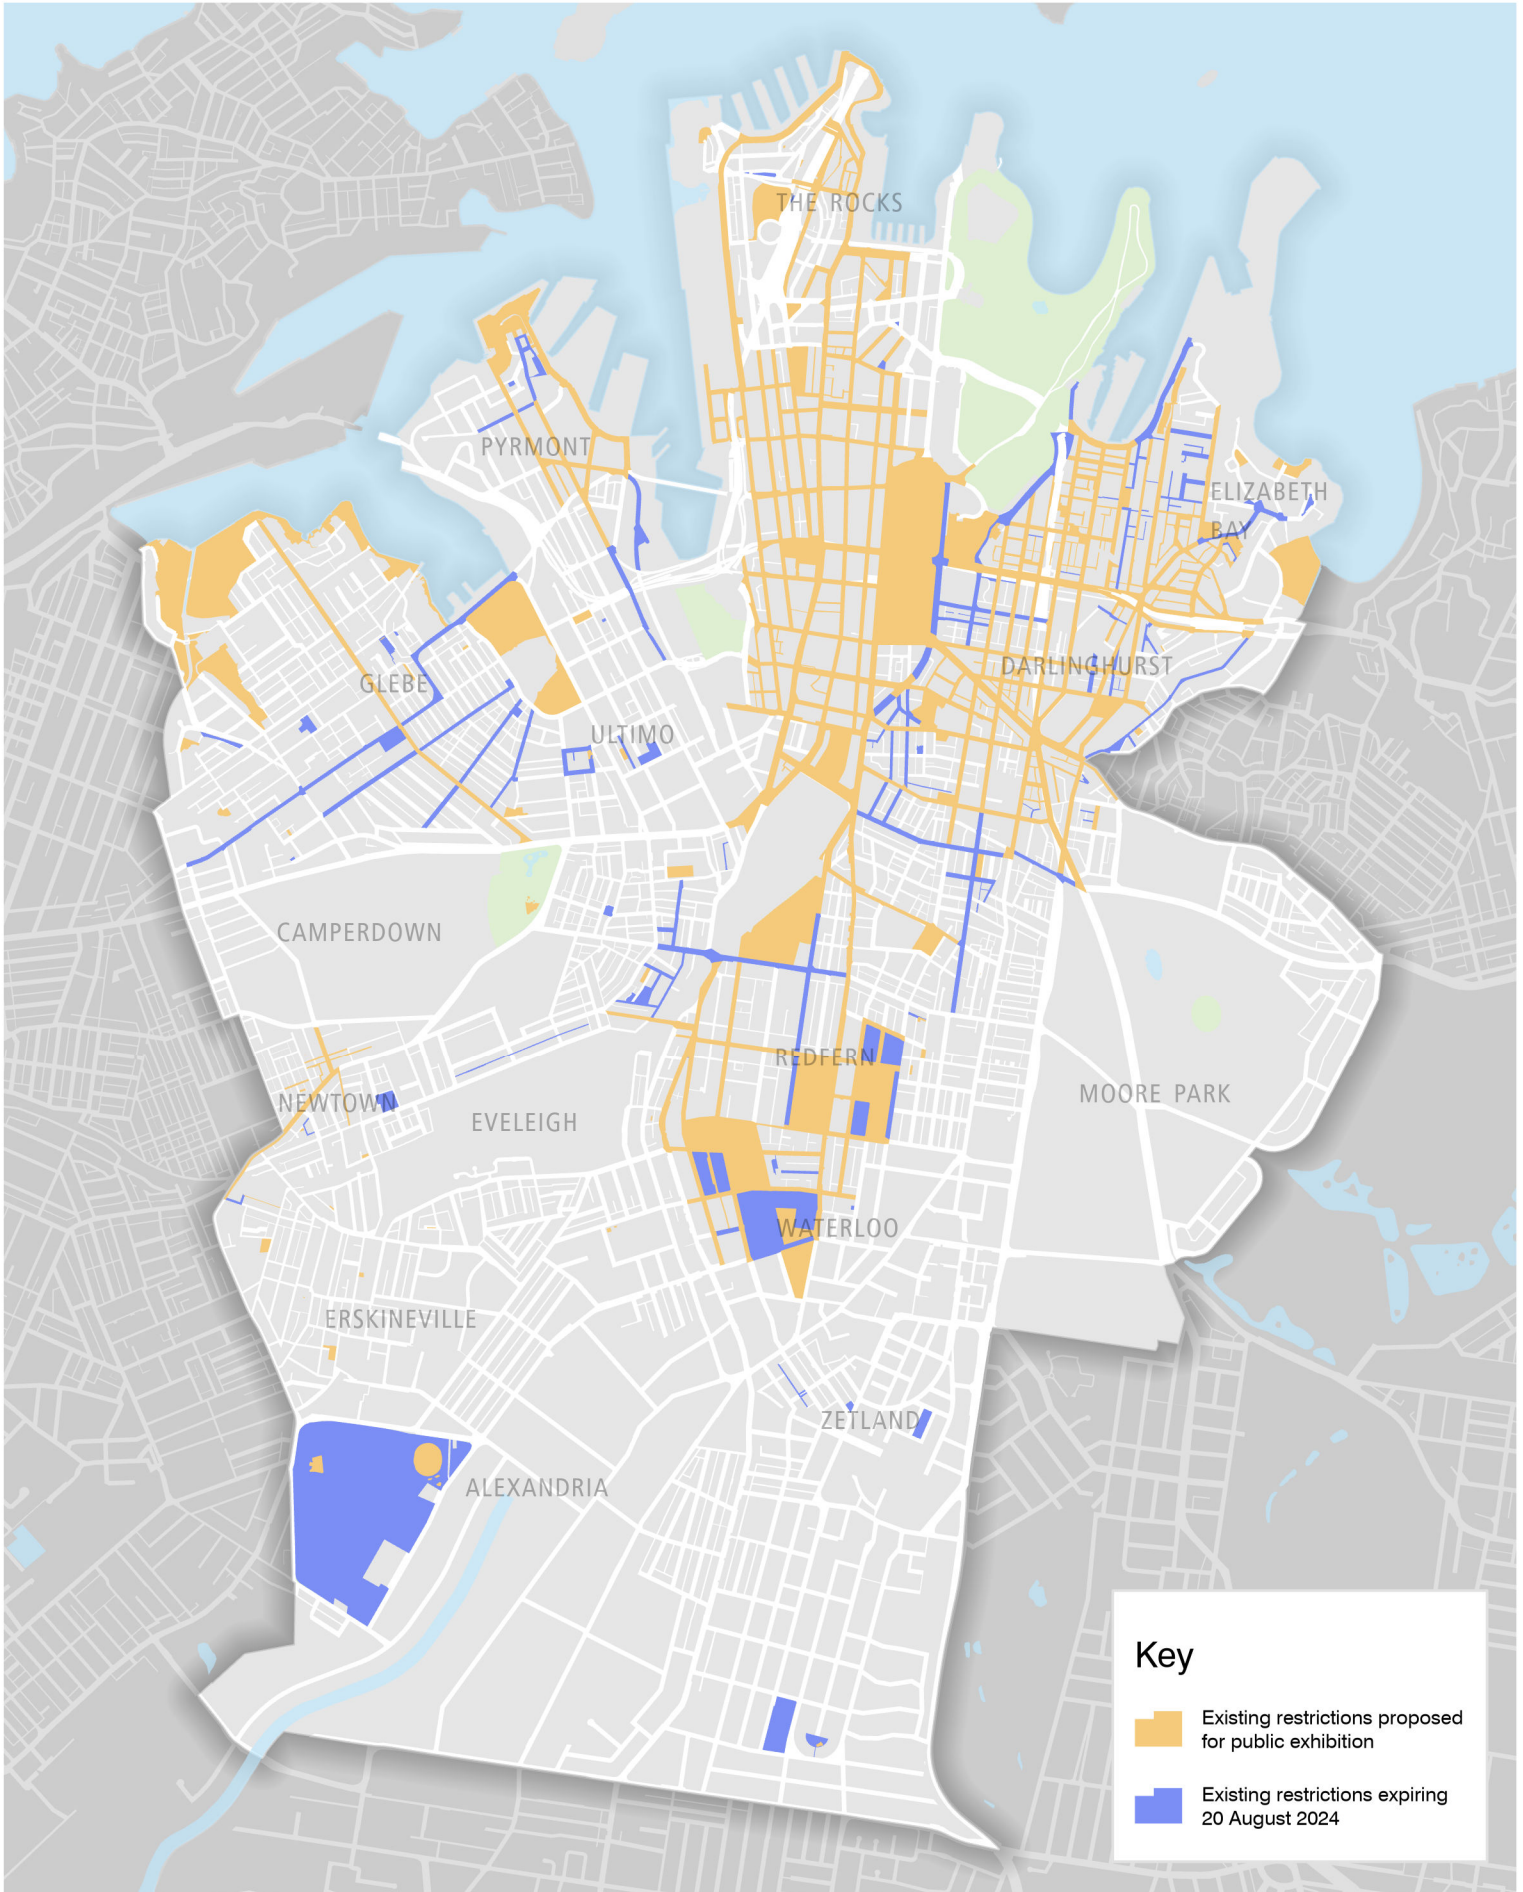

Alcohol restrictions currently in place

Key

- Existing restrictions proposed for public exhibition
- Existing restrictions expiring 20 August 2024